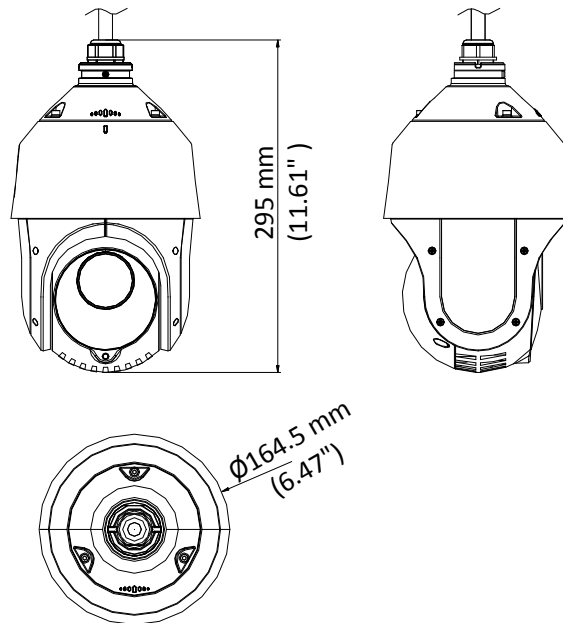

The embedded CMOS chip makes WDR, and real-time 1920 × 1080 resolution possible. With the help of the 15× optical zoom, and IR cut filter, the camera offers more details over an expansive area.

- 1/2.8" HD progressive scan CMOS
- 1920 × 1080 resolution
- 15× optical zoom, 16× digital zoom
- 120 dB True WDR (Wide Dynamic Range)
- Up to 100 m IR distance
- 3D intelligent positioning
- Switchable TVI/AHD/CVI/CVBS video output

Park Action	Preset/Patrol/Pattern/Pan Scan/Tilt Scan/Panorama Scan/Day Mode/Night Mode/None
PTZ Position Display	ON/OFF
Preset Freezing	Yes
Scheduled Task	Preset/Patrol/Pattern/Pan Scan/Tilt Scan/Panorama Scan/Day Mode/Night Mode/Zero Calibration/None
<b>Infrared</b>	
IR Distance	Up to 100 m
IR Intensity	Automatically adjusted depending on the zoom ratio
<b>Input/Output</b>	
Video Output	Switchable TVI/AHD/CVI/CVBS video output, (NTSC or PAL composite, BNC)
RS-485 Interface	Half-duplex mode Self-adaptive HIKVISION, Pelco-P, Pelco-D protocol
UTC function	UTC protocol (or HIKVISION-C protocol in previous DVR)
<b>General</b>	
Menu Language	English
Power	24 VAC Max.24 W (IR:7 W)
Working Temperature	-30° C to 65° C (-22° F to 149° F)
Working Humidity	90% or less
Protection Level	IP66 standard (outdoor dome) TVS 4,000 V lightning protection, surge protection and voltage transient protection
Mounting	Various mounting modes optional
Dimension	∅ 164.5 mm × 295 mm (∅ 6.47" × 11.61")

## Dimensions